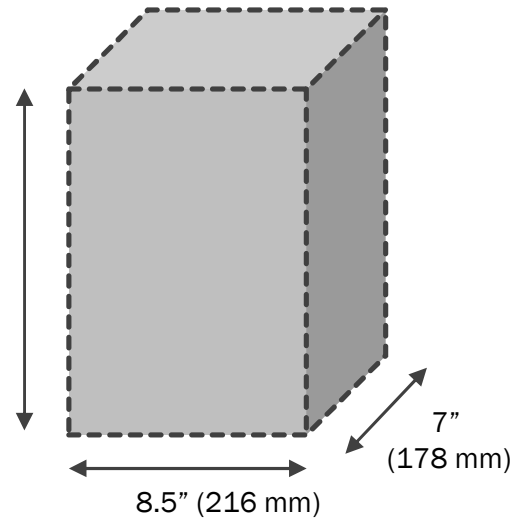

## Title: Love's Embrace

Material: Blue Alabaster &  
Concrete base

Size: 13.75" x 8.5" x 7"

Weight: 19.4 lbs (8.8 kg)

13.75"  
(350 mm)

8.5" (216 mm)

7"  
(178 mm)