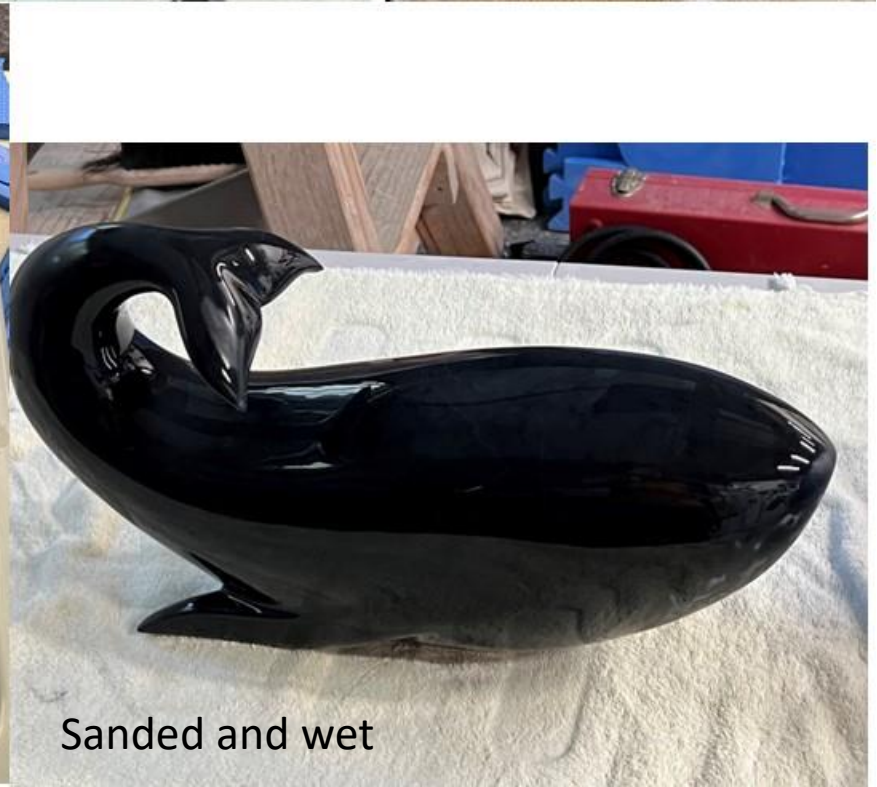

Breaching for Joy

Concept idea

Dry Sanded

Wet Sanding (14 hours)

Sanded and wet

Wet Sanded

Polished

Mounting